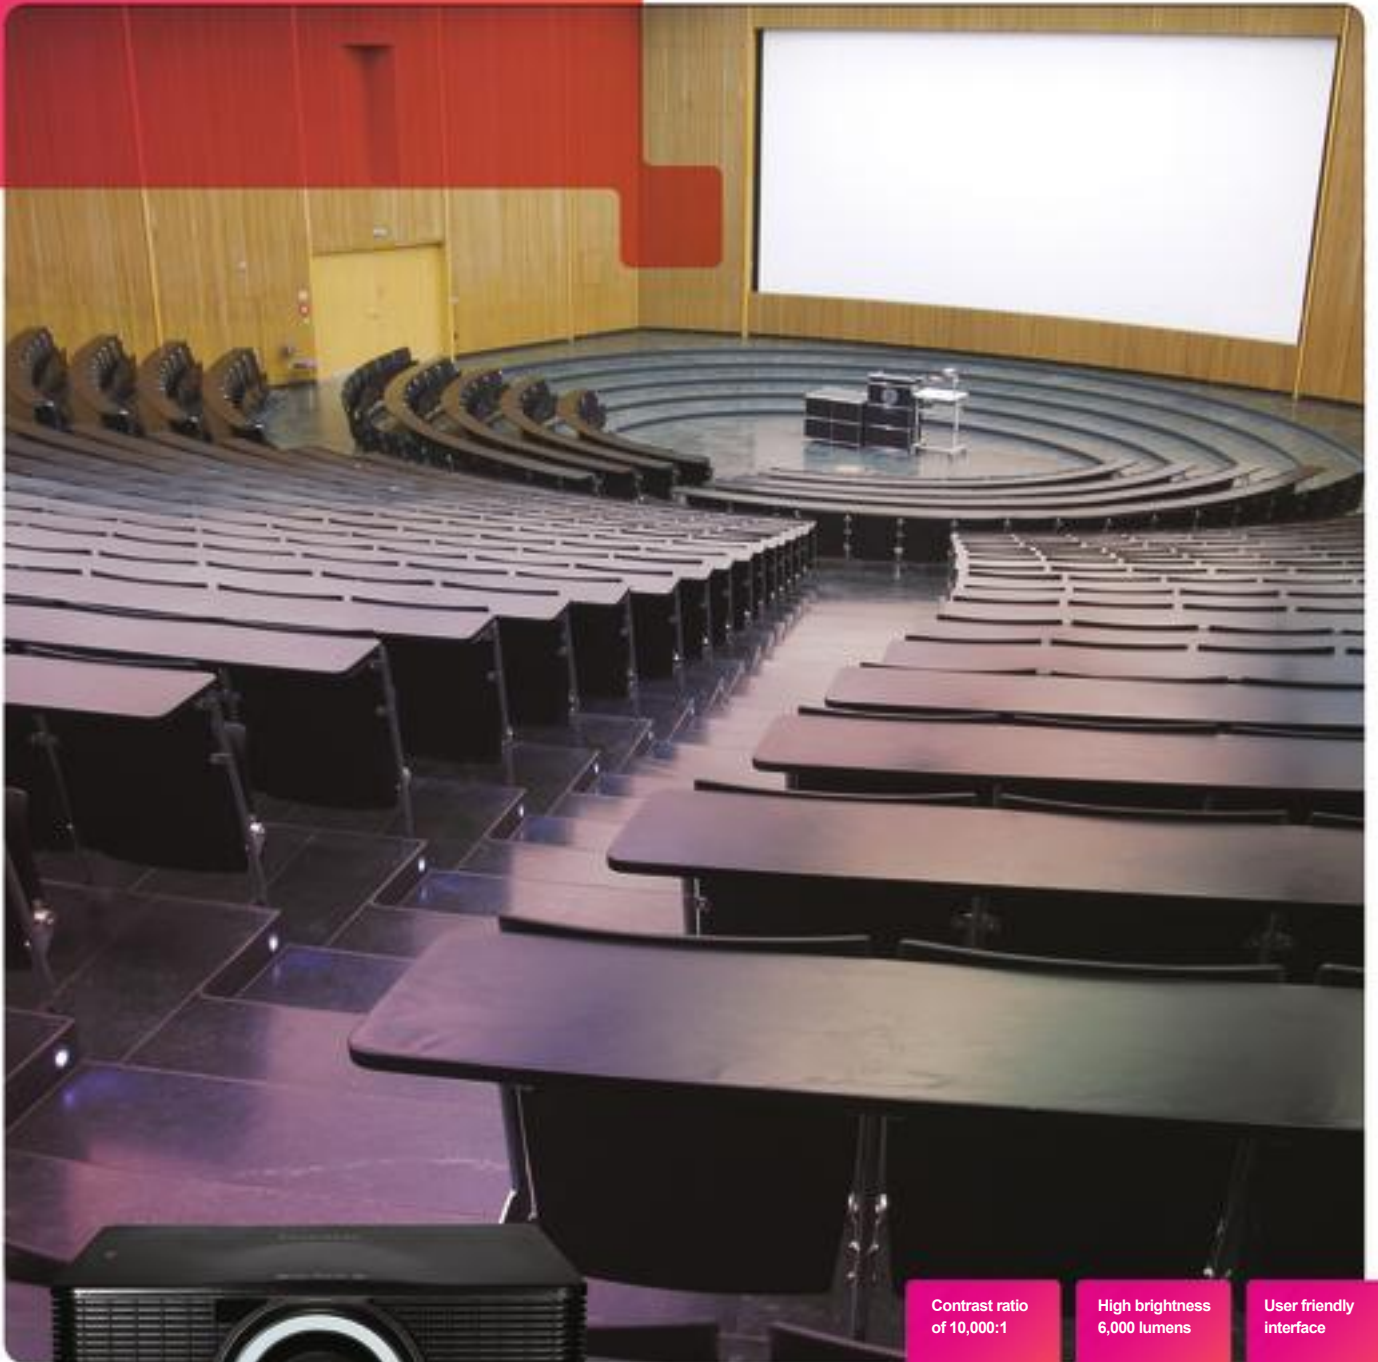

High end projector

PJ WXL6280
PJ WUL6280

RICOH
imagine. change.

Contrast ratio
of 10,000:1

High brightness
6,000 lumens

User friendly
interface

HDMI
Connectivity

Motorised
zoom

Remote control